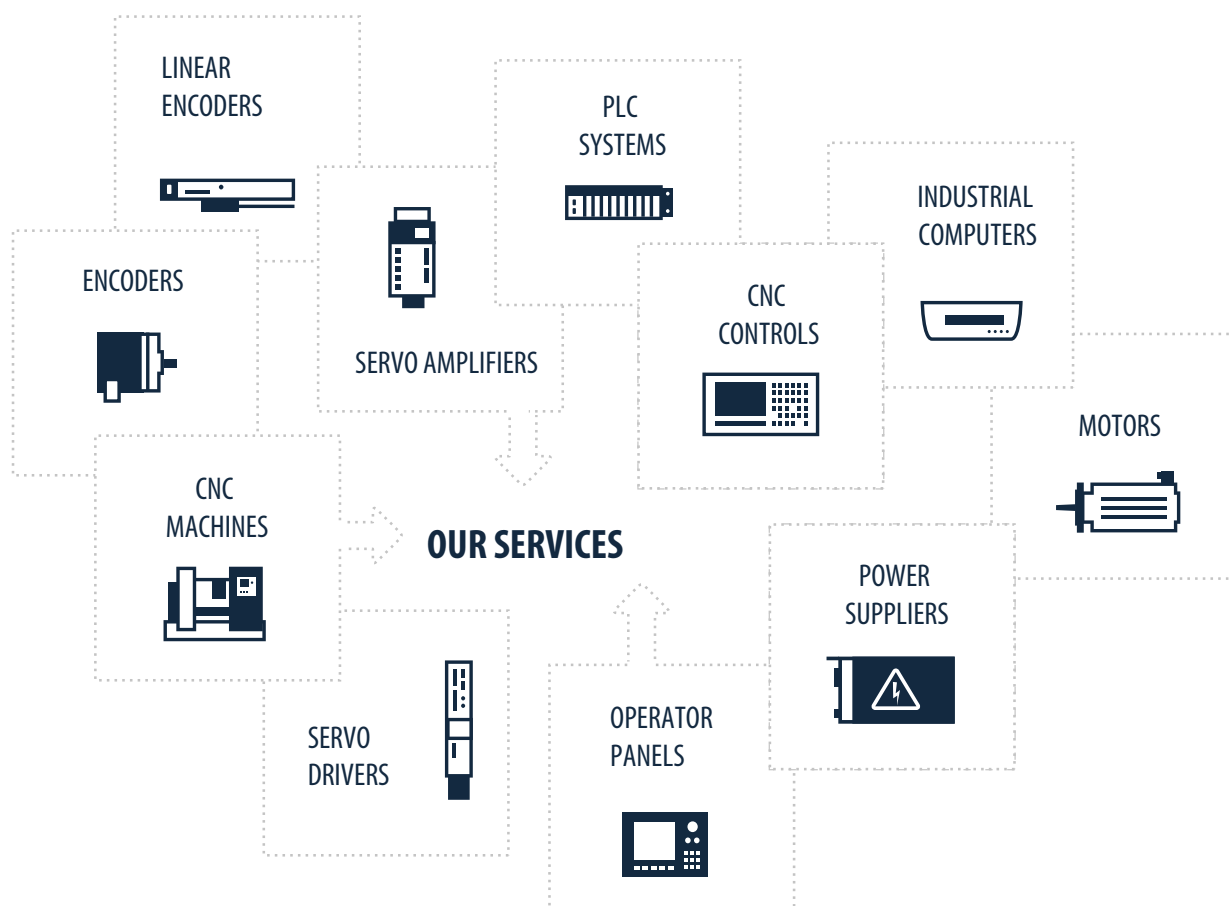

www.rgbelektronika.pl

www.rgbautomatyka.pl

YOUR PARTNER IN MAINTENANCE

Repair **this product** with RGB ELEKTRONIKA

[ORDER A DIAGNOSIS »](#)

At our premises in Wrocław, we have a fully equipped servicing facility. Here we perform all the repair works and test each later sold unit. Our trained employees, equipped with a wide variety of tools and having several testing stands at their disposal, are a guarantee of the highest quality service.