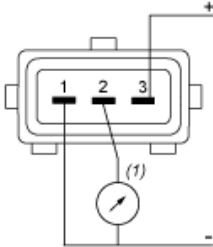

Dimensions

(1) SW24, tightening torque # 24 N-m / 212 lb-in

---

Connections and Schema

---

Connector Wiring

(1) V out