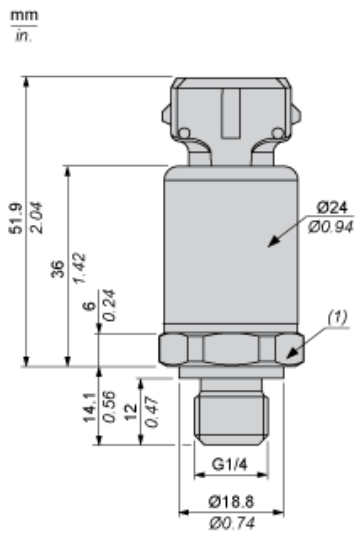

Dimensions

(1) SW24, tightening torque # 24 N-m / 212 lb-in

---

Connections and Schema

---

Connector Wiring

(1) V out