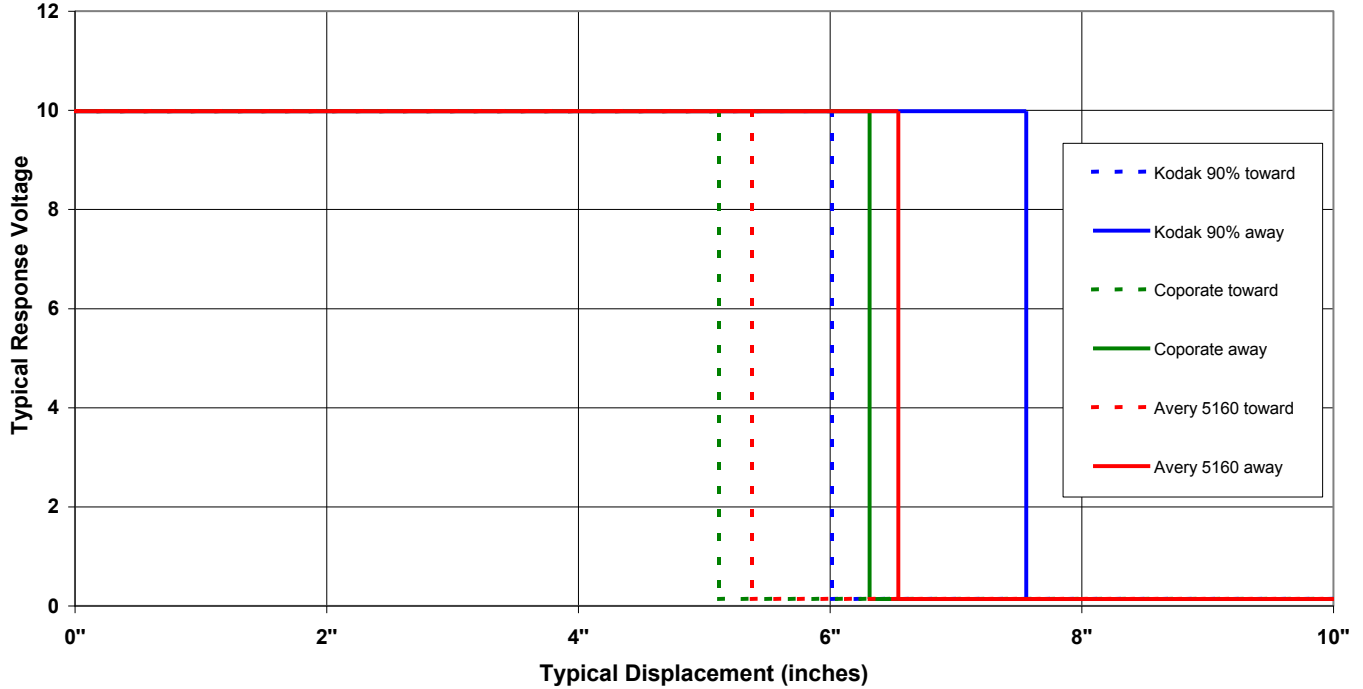

Long Distance Reflective Switch

OPB720A and OPB720B Series

Voltage Response vs Displacement
OPB720A-06Z or OPB720B-06Z

Voltage Response vs Displacement
OPB720A-06Z or OPB720B-06Z

General Note
TT Electronics reserves the right to make changes in product specification without notice or liability. All information is subject to TT Electronics' own data and is considered accurate at time of going to print.