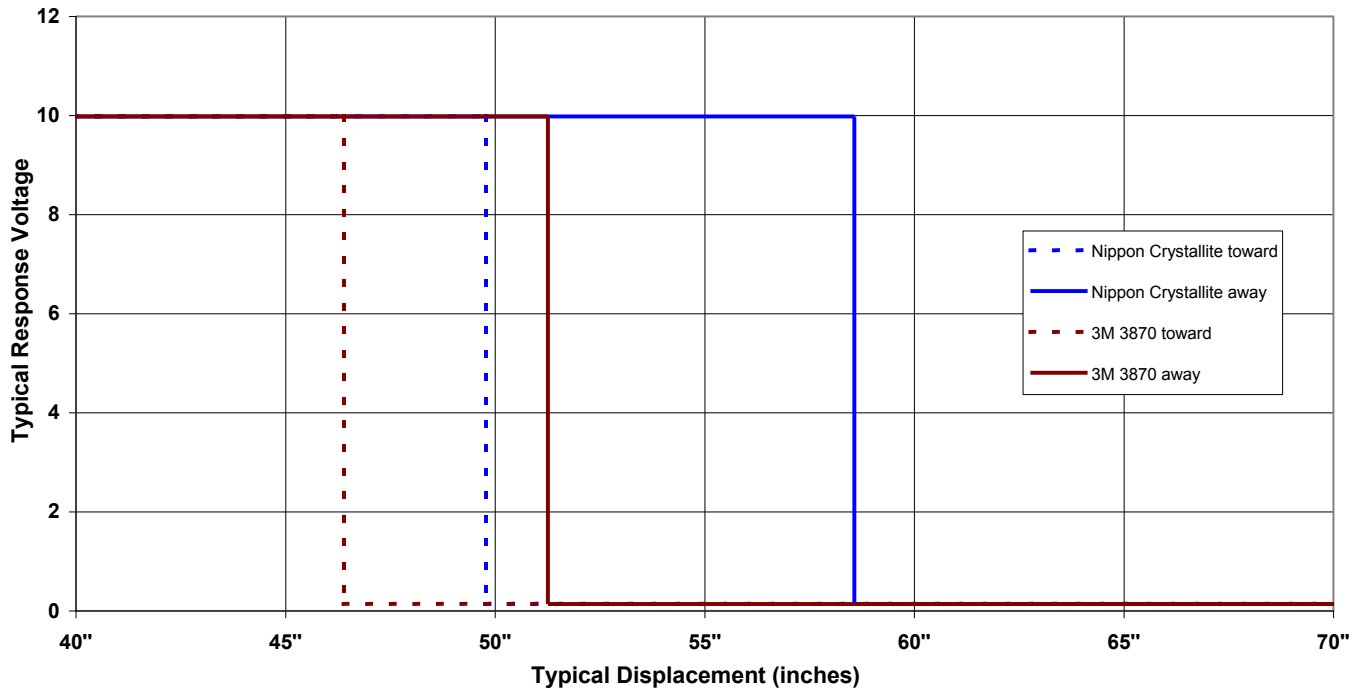

Long Distance Reflective Switch

OPB720A and OPB720B Series

Voltage Response vs Displacement
OPB720A-06Z or OPB720B-06Z

Voltage Response vs Displacement
OPB720A-06Z or OPB720B-06Z

General Note
TT Electronics reserves the right to make changes in product specification without notice or liability. All information is subject to TT Electronics' own data and is considered accurate at time of going to print.