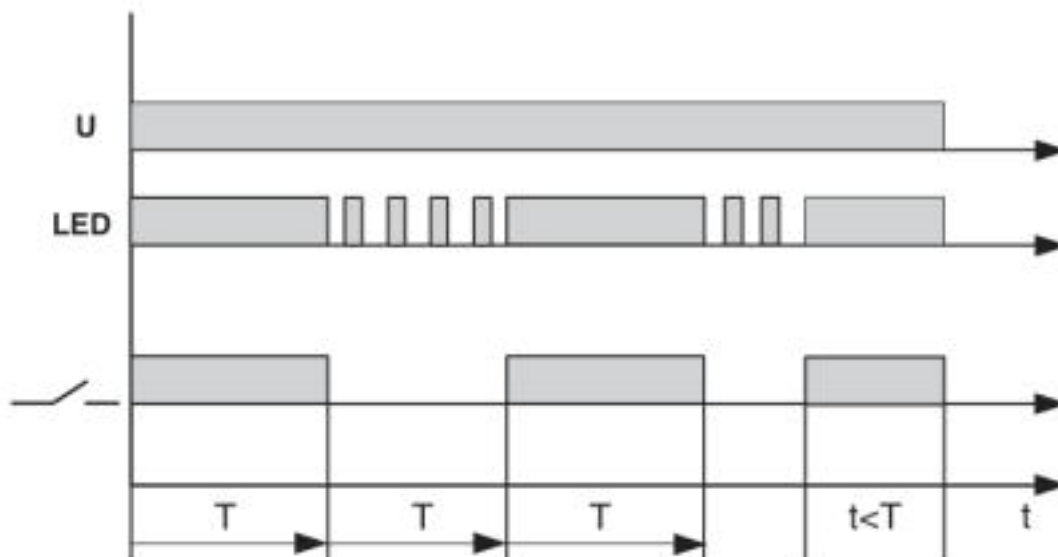

Timer module - RIF-T3-24UC - 2902647

Diagram

With switch-on delay

Diagram

With passing make contact

Timer module - RIF-T3-24UC - 2902647

Diagram

Flasher/pulse generator