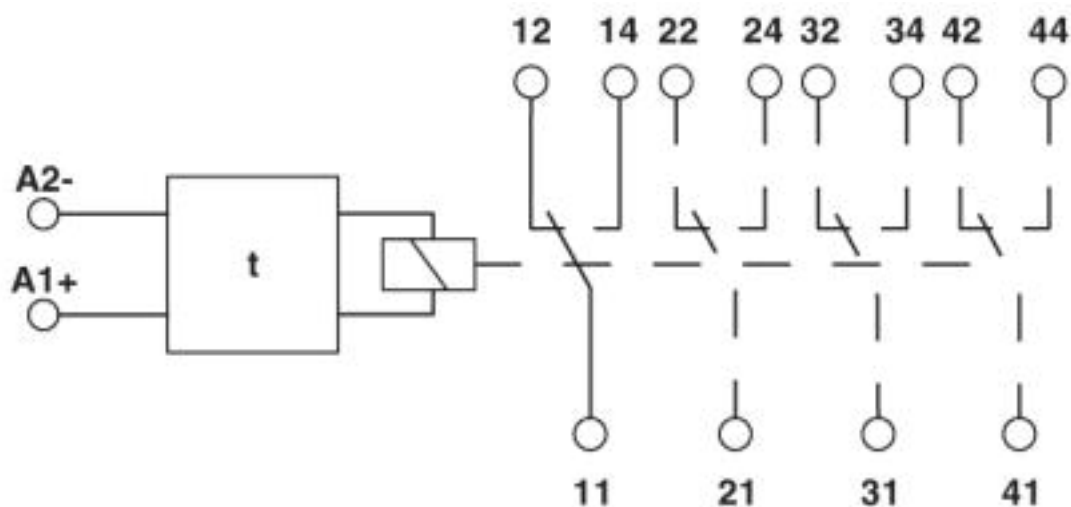

Circuit diagram

Classifications

eCl@ss

eCl@ss 4.0	27371100
eCl@ss 4.1	27371100
eCl@ss 5.0	27371600
eCl@ss 5.1	27371600
eCl@ss 6.0	27379200
eCl@ss 7.0	27379208