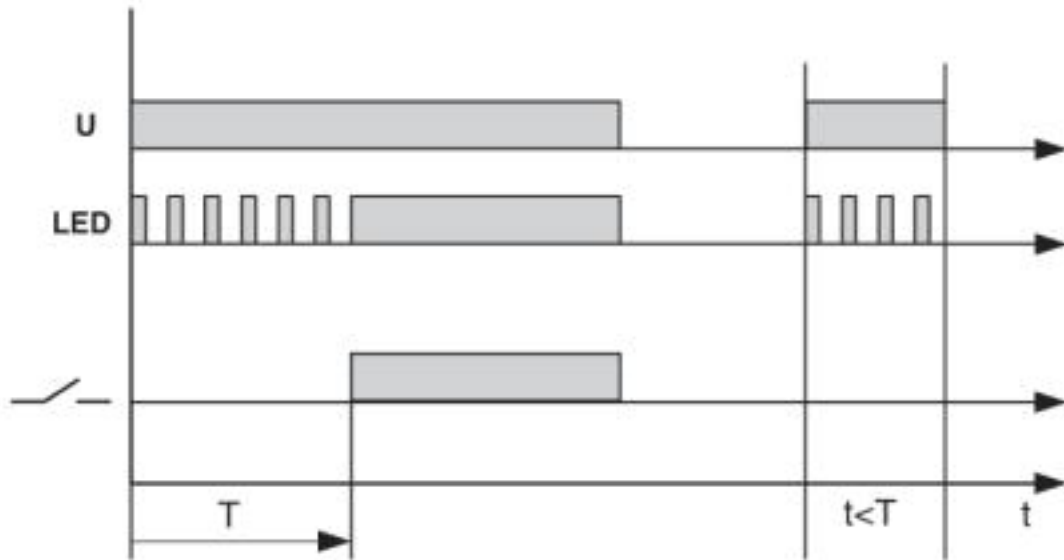

Timer module - RIF-T3-24UC - 2902647

Diagram

With switch-on delay

Diagram

With passing make contact

Timer module - RIF-T3-24UC - 2902647

Diagram

Flasher/pulse generator