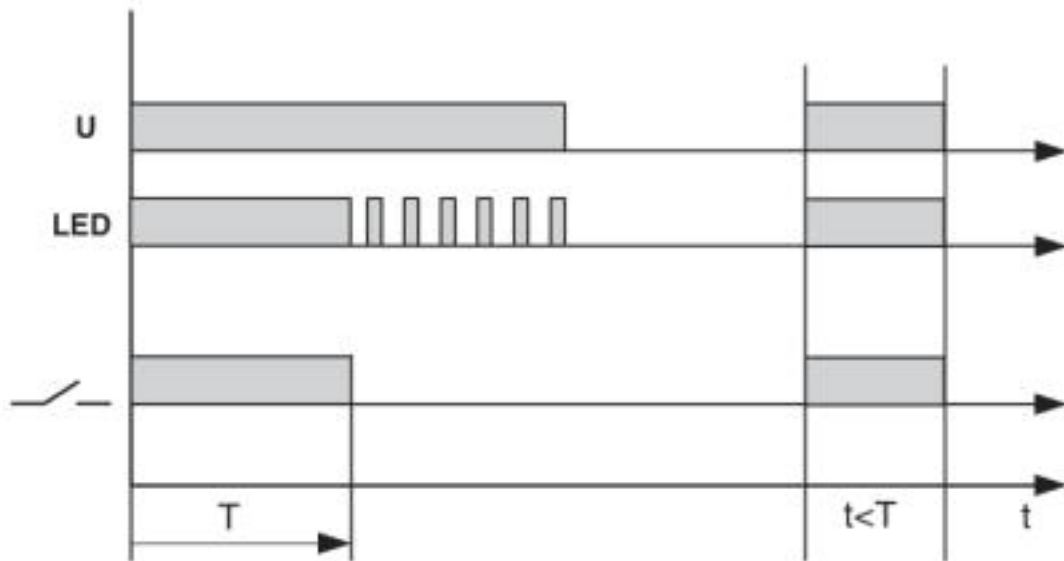

Timer module - RIF-T3-24UC - 2902647

Diagram

With switch-on delay

Diagram

With passing make contact

Timer module - RIF-T3-24UC - 2902647

Diagram

Flasher/pulse generator