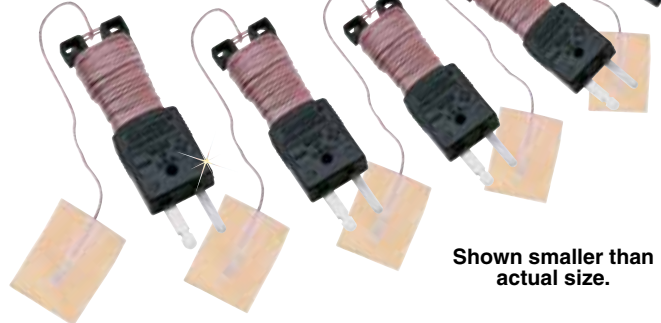

Fast Response Thermocouples With Self-Adhesive Backing

SA1 Series

- ✓ Self Adhesive Backing for Easy Installation
- ✓ Better Than 0.3 Second Response Time
- ✓ 1 m (40") or 2 m (80") Color-Coded PFA Insulated Leads
- ✓ Rated to 175°C (350°F) Long Term
- ✓ Available in J, K, T, and E Calibrations

* Specify J, K, T or E thermocouple type.
 ** For a male straight M8 plug add "M8-S-M" to the model number for additional cost. For a male straight M12 plug add "M12-S-M" to the model number for additional cost.
 ** For a male right-angled M8 plug add "M8-R-M" to the model number for additional cost. For a male right-angled M12 plug add "M12-R-M" to the model number for additional cost.
Ordering Example: SA1-K, pkg of 5 self-adhesive Type K thermocouples, 30 AWG PFA insulation, 1 m (40") long.

Now Available! M8/M12 CONNECTORS

Convenient Packages of 5

175°C (350°F) Temperature Rating

With Miniature Connector and Spool Caddy

Conveniently Store Thermocouple Wire On the Spool Caddy

To Order			
Model No.	Wire Gauge	Length m (in)	Insulation
SA1-J-SC	30	1 (40)	PFA
SA1-K-SC	30	1 (40)	PFA
SA1-T-SC	30	1 (40)	PFA
SA1-E-SC	30	1 (40)	PFA
SA1-J-72-SC	30	2 (80)	PFA
SA1-K-72-SC	30	2 (80)	PFA
SA1-T-72-SC	30	2 (80)	PFA
SA1-E-72-SC	30	2 (80)	PFA