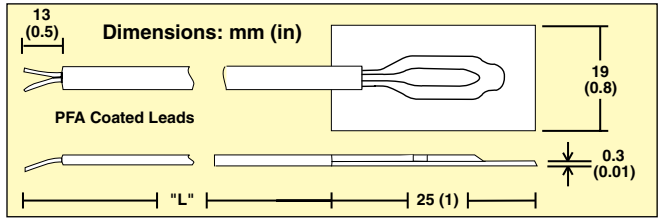

Fast Response Thermocouples With Self-Adhesive Backing

SA1 Series

- ✓ Self Adhesive Backing for Easy Installation
- ✓ Better Than 0.3 Second Response Time
- ✓ 1 m (40") or 2 m (80") Color-Coded PFA Insulated Leads
- ✓ Rated to 175°C (350°F) Long Term
- ✓ Available in J, K, T, and E Calibrations

MEETS OR EXCEEDS SPECIAL LIMIT OF ERROR (SLE) AND EN 60584-2: Tolerance Class 1

To Order	
Model No.	Description, "L" Dimension, Termination
SA1-(*)	Thermocouple, 1 m (40") long, stripped ends**
SA1-(*)-72	Thermocouple, 2 m (80") long, stripped ends**
SA1-(*)-120	Thermocouple, 3 m (120") long, stripped ends**
SA1-(*)-SRTC	SA1-(*) with molded strain relief and SMP male connector

* Specify J, K, T or E thermocouple type.
 ** For a male straight M8 plug add "M8-S-M" to the model number for additional cost. For a male straight M12 plug add "M12-S-M" to the model number for additional cost.
 ** For a male right-angled M8 plug add "M8-R-M" to the model number for additional cost. For a male right-angled M12 plug add "M12-R-M" to the model number for additional cost.
Ordering Example: SA1-K, pkg of 5 self-adhesive Type K thermocouples, 30 AWG PFA insulation, 1 m (40") long.

Note: 2 m (80") is the longest length available with spool caddy.
Ordering Example: SA1-K-SC, package of 5 self-adhesive Type K thermocouples, 30 AWG PFA insulation, 1 m (40") long.