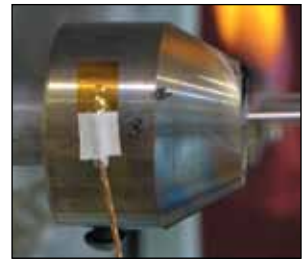

Convenient Packages of 5

175°C (350°F) Temperature Rating