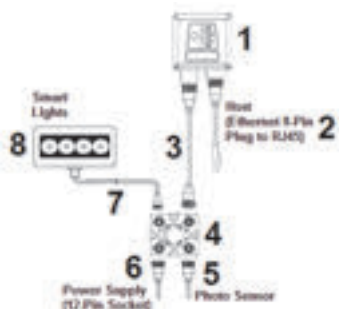

Lighting Options

Product	Appearance	Type	Part Number
		Red Ring Light Installation Kit	V430-ALRR
		White Ring Light Installation Kit	V430-ALWR
		Blue Ring Light Installation Kit	V430-ALBR
		IR Ring Light Installation Kit	V430-ALIR

Additional Lighting Options

Appearance	Type	Part Number
	Red Light Installation Kit	V430-ALR
	White Light Installation Kit	V430-ALW
	Blue Light Installation Kit	V430-ALB
	IR Light Installation Kit	V430-ALI

Wiring Options

Drawing Reference	Appearance	Category	Length / Spec	Part Number
2		Ethernet Communication Cables – Straight Connectors M12 Plug on Camera to RJ45 Connector	1 Meter	V430-WE-1M
			3 Meters	V430-WE-3M
			5 Meters	V430-WE-5M
			Ethernet Communication Cables – Right Angle M12 Connectors* M12 Plug on Camera to RJ45 Connector	3 Meters – Right Angle Up*
3 Meters – Right Angle Down*	V430-WELD-3M			
3		Camera to QX-1 Interconnect Cables M12 Socket to M12 Plug QX-1 is used as breakout module for common IO signals and power.	1 Meter	V430-WQ-1M
			M12 Socket to M12 Plug, with Power Filter	300 mm
		Camera to QX-1 Interconnect Cables M12 Socket to M12 Plug QX-1 is used as breakout module for common IO signals and power.	3 Meters	V430-WQ-3M
			5 Meters	V430-WQ-5M
4		QX-1 Interconnect Module – Power, Trigger, Smart Light Control Breakout		98-000103-02
5		QX-1 Photo Sensor, M12 4-Pin Plug, NPN	2 Meters – Light ON/ Dark ON	99-9000016-01
		QX-1 Field-Wireable M12 4-Pin Plug for Any Trigger Source or Photo Sensor	Screw Terminals	98-9000239-01

V430-F

Drawing Reference	Appearance	Category	Length / Spec	Part Number
6		Power Supply, 100-240VAC, +24VDC, M12 12-Pin Socket	1 Meter US/Euro Plug	97-000012-01
7		QX-1 M12 to Smart Light Power and Strobe Control Cables M12 Plug on QX-1 to 5 Pin Socket on light	3 Meters – Continuous Power	61-000204-01
			3 Meters – Strobe Control	61-000218-01
8		Omron Microscan Smart Light Series	Integrated Power and Strobe Control Module	See Omron Microscan Smart Light Offering - Ring, DOAL, Large Area Lighting