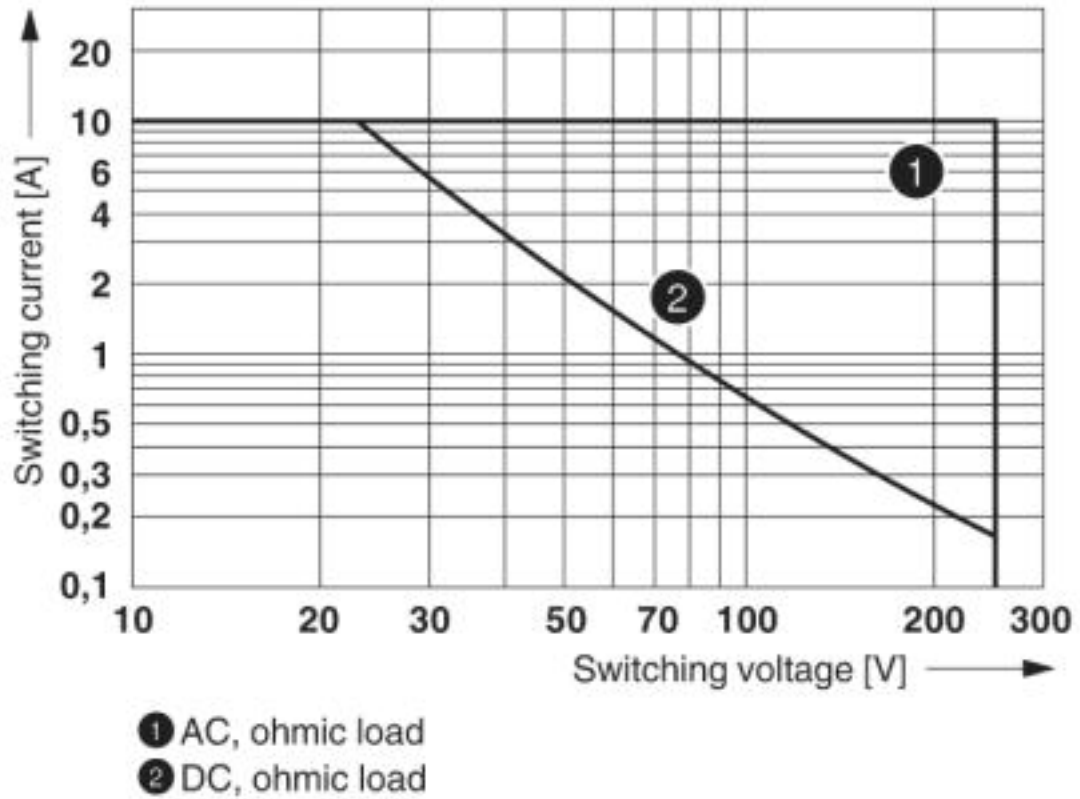

Single relay - REL-IR2/100AC/2X21 - 2907052

Technical data

Environmental Product Compliance

China RoHS	Environmentally Friendly Use Period = 50
	For details about hazardous substances go to tab "Downloads", Category "Manufacturer's declaration"

Drawings

Diagram

Operating voltage range

Single relay - REL-IR2/100AC/2X21 - 2907052

Diagram

Interrupting rating