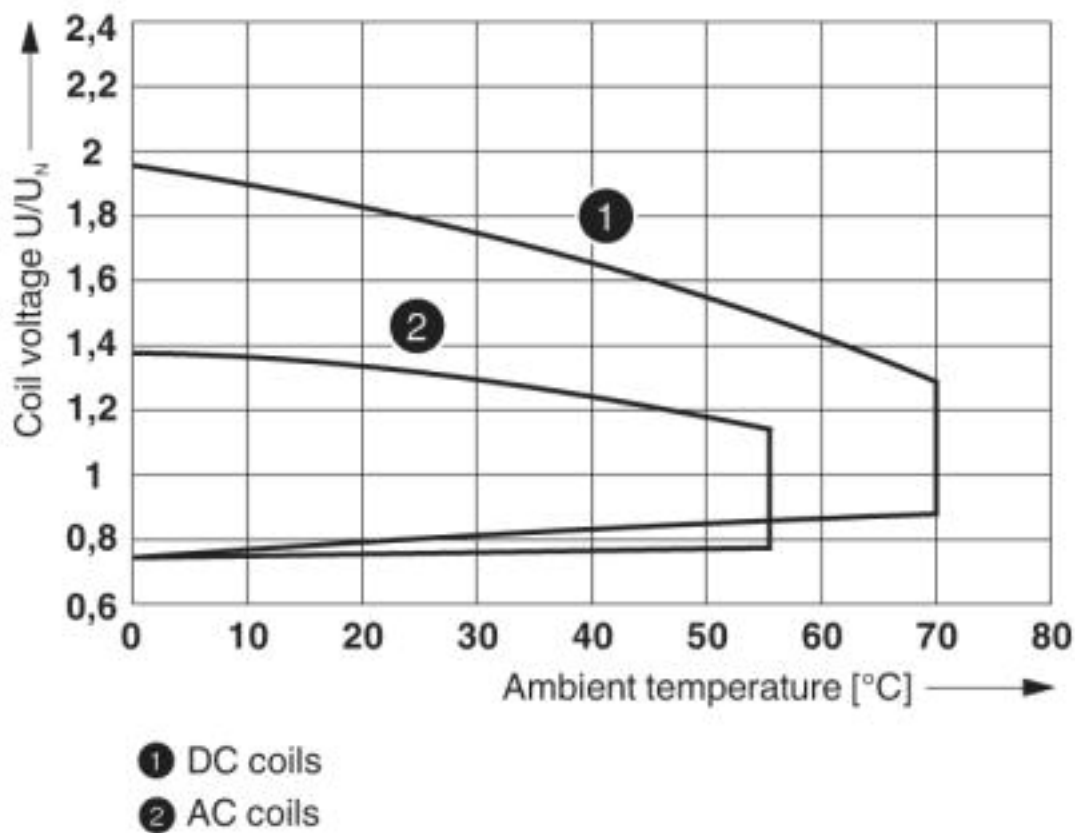

Single relay - REL-IR2/100AC/2X21 - 2907052

Technical data

Environmental Product Compliance

China RoHS	Environmentally Friendly Use Period = 50
	For details about hazardous substances go to tab "Downloads", Category "Manufacturer's declaration"

Drawings

Diagram

Operating voltage range

Single relay - REL-IR2/100AC/2X21 - 2907052

Diagram

Interrupting rating