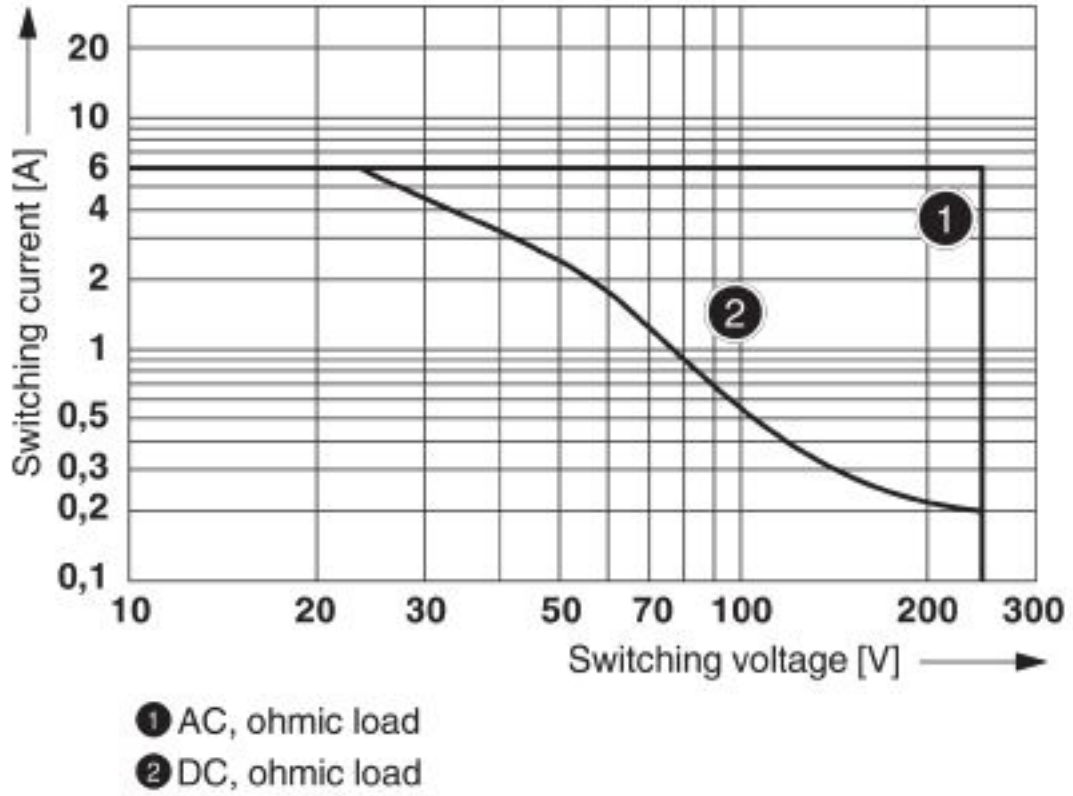

Single relay - REL-IR4/24DC/4X21 - 2907054

Technical data

Environmental Product Compliance

	For details about hazardous substances go to tab "Downloads", Category "Manufacturer's declaration"
--	---

Drawings

Diagram

Operating voltage range

Single relay - REL-IR4/24DC/4X21 - 2907054

Diagram

Interrupting rating