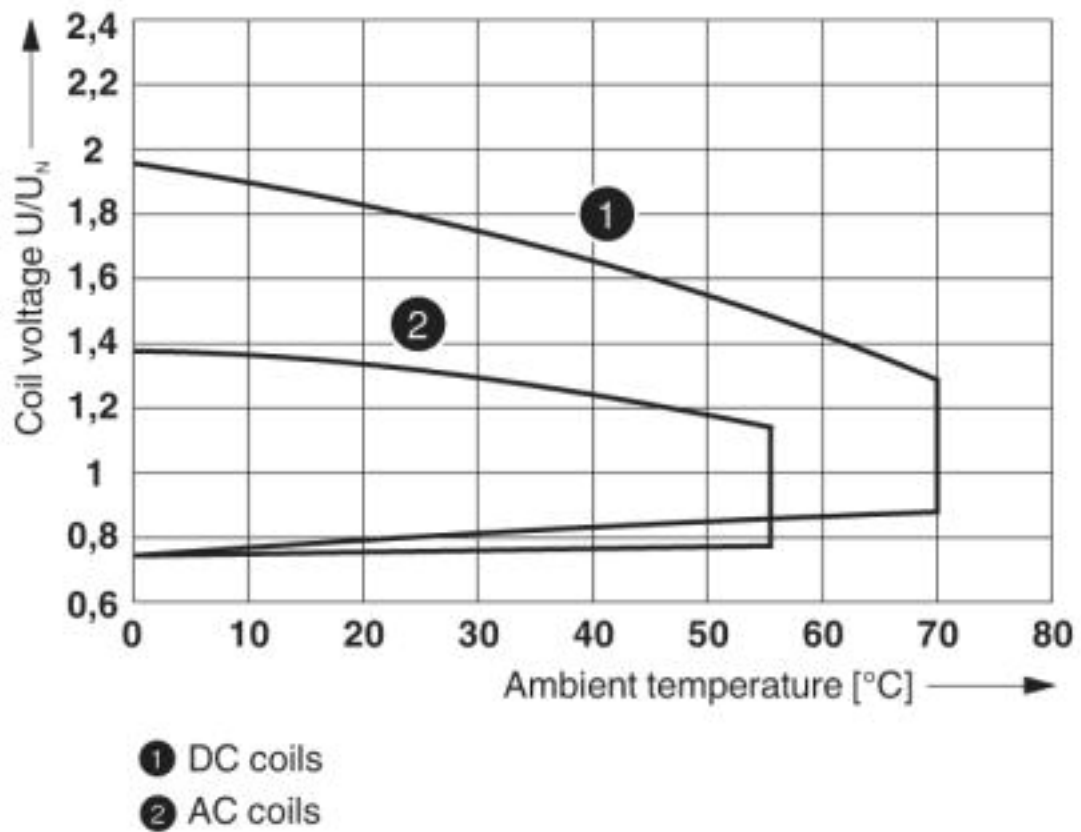

Single relay - REL-IR4/24DC/4X21 - 2907054

Technical data

Environmental Product Compliance

	For details about hazardous substances go to tab "Downloads", Category "Manufacturer's declaration"
--	---

Drawings

Diagram

Operating voltage range

Single relay - REL-IR4/24DC/4X21 - 2907054

Diagram

Interrupting rating