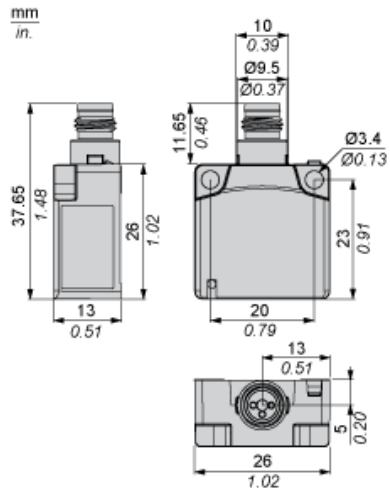

Dimensions

Setting-up

Minimum Mounting Distances (mm)

Side by Side

$$e(1) \geq 30$$

Face to Face

$$e(2) \geq 72$$

Facing a Metal Object