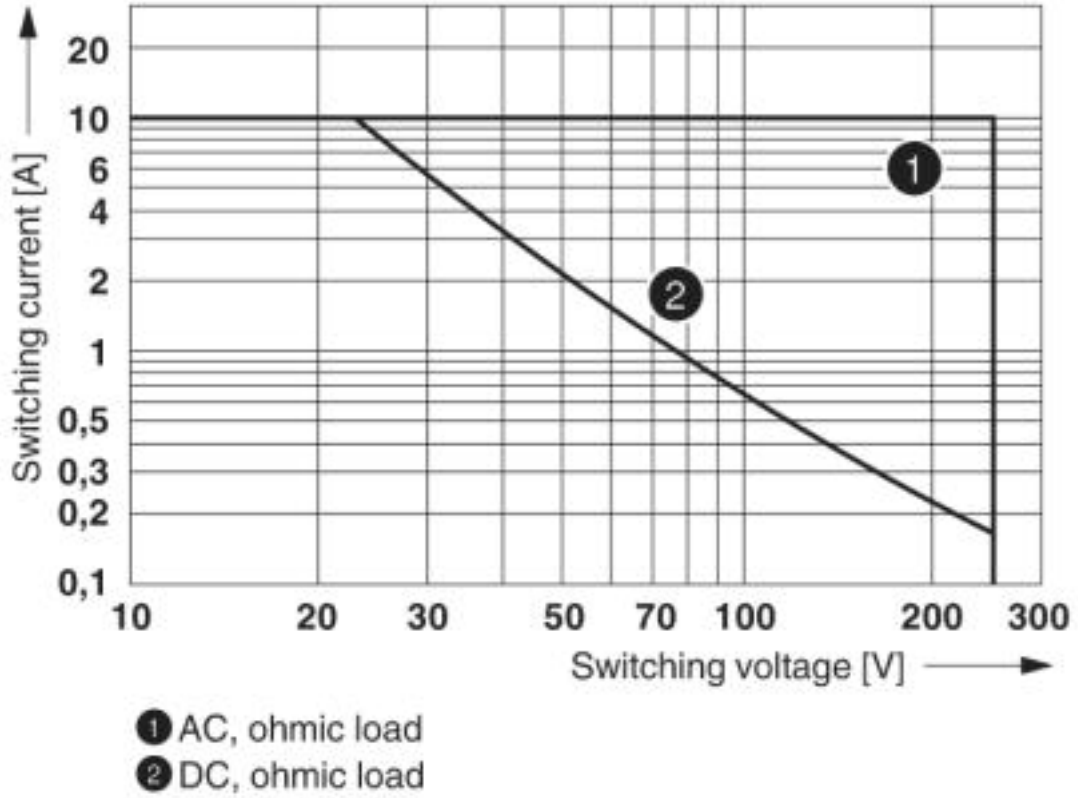

Single relay - REL-IR2/24DC/2X21 - 2907051

Technical data

Environmental Product Compliance

China RoHS	Environmentally Friendly Use Period = 50
	For details about hazardous substances go to tab "Downloads", Category "Manufacturer's declaration"

Drawings

Diagram

Operating voltage range

Single relay - REL-IR2/24DC/2X21 - 2907051

Diagram

Interrupting rating