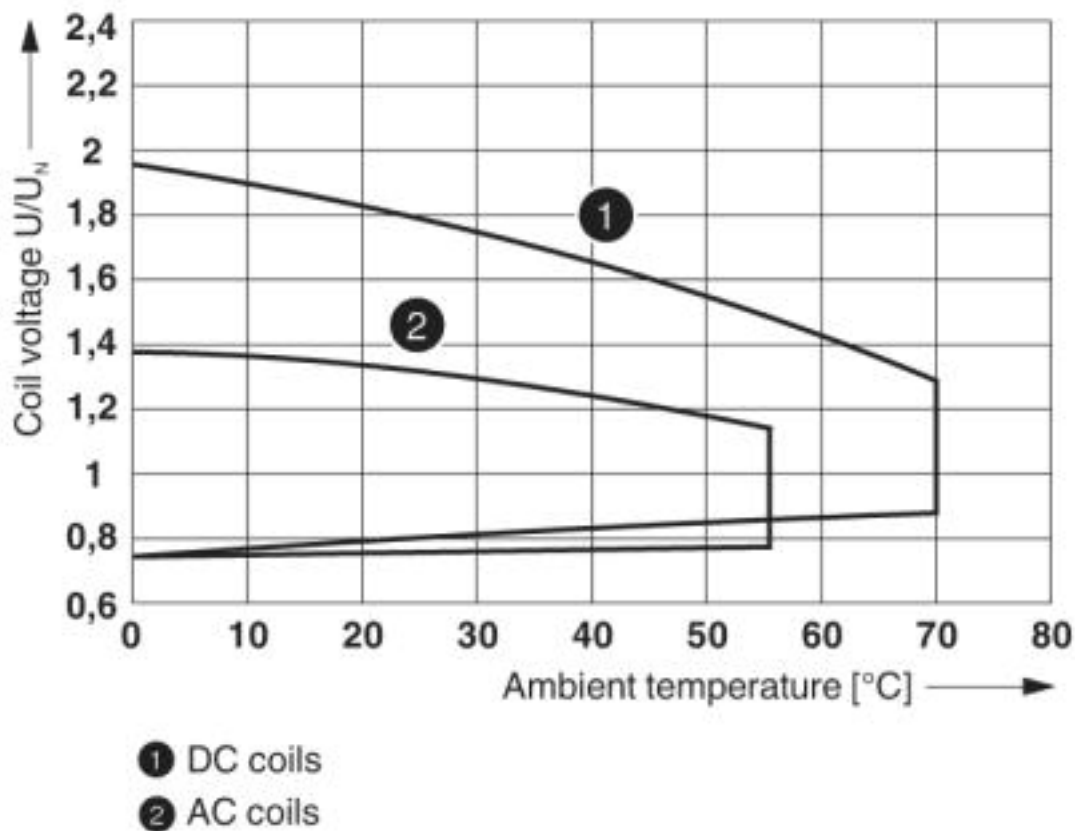

Single relay - REL-IR2/24DC/2X21 - 2907051

Technical data

Environmental Product Compliance

China RoHS	Environmentally Friendly Use Period = 50
	For details about hazardous substances go to tab "Downloads", Category "Manufacturer's declaration"

Drawings

Diagram

Operating voltage range

Single relay - REL-IR2/24DC/2X21 - 2907051

Diagram

Interrupting rating