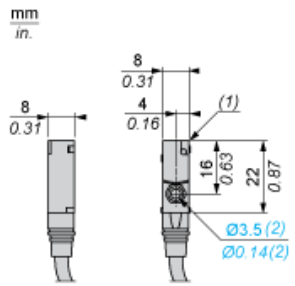

Dimensions

- (1) LED
- (2) For CHC type screws

---

Setting-up

---

Minimum Mounting Distances (mm)

Side by Side

$$e (1) \geq 7.5$$

Face to Face

$$e (2) \geq 20$$

Facing a Metal Object

$$e (3) \geq 7.5$$