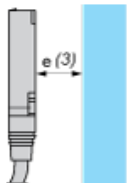

Dimensions

- (1) LED
- (2) For CHC type screws

---

Setting-up

---

Minimum Mounting Distances (mm)

Side by Side

$$e (1) \geq 7.5$$

Face to Face

$$e (2) \geq 20$$

Facing a Metal Object

$$e (3) \geq 7.5$$