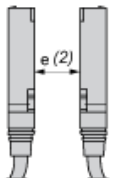

Dimensions

- (1) LED
- (2) For CHC type screws

---

Setting-up

---

Minimum Mounting Distances (mm)

Side by Side

$$e (1) \geq 7.5$$

Face to Face

$$e (2) \geq 20$$

Facing a Metal Object

$$e (3) \geq 7.5$$