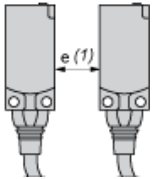

Dimensions

- (1) LED
- (2) For CHC type screws

---

Setting-up

---

Minimum Mounting Distances (mm)

Side by Side

$$e (1) \geq 7.5$$

Face to Face

$$e (2) \geq 20$$

Facing a Metal Object

$$e (3) \geq 7.5$$