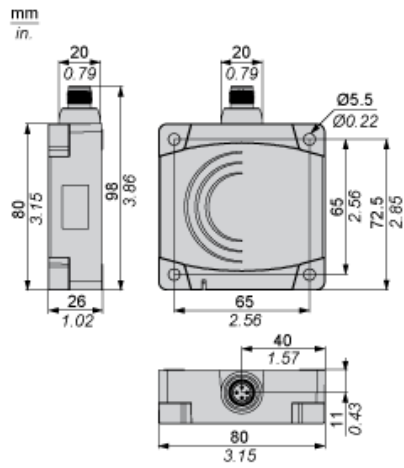

Dimensions

Setting-up

Minimum Mounting Distances (mm)

Side by Side

$$e (1) \geq 120$$

Face to Face

$$e (2) \geq 300$$

Facing a Metal Object