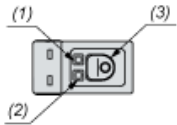

Dimensions

Receiver. Connector Version

Description

Dimensions

- (1) Output indicator (orange)
- (2) Stability indicator (green)
- (3) Setting pushbutton
- (4) Reception