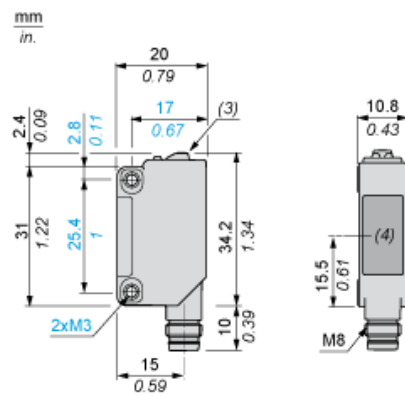

Dimensions

Receiver. Connector Version

Description

Dimensions

- (1) Output indicator (orange)
- (2) Stability indicator (green)
- (3) Setting pushbutton
- (4) Reception