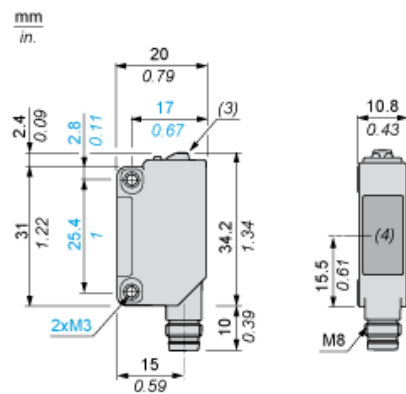

Dimensions

Receiver. Connector Version

Description

Dimensions

- (1) Output indicator (orange)
- (2) Stability indicator (green)
- (3) Setting pushbutton
- (4) Reception