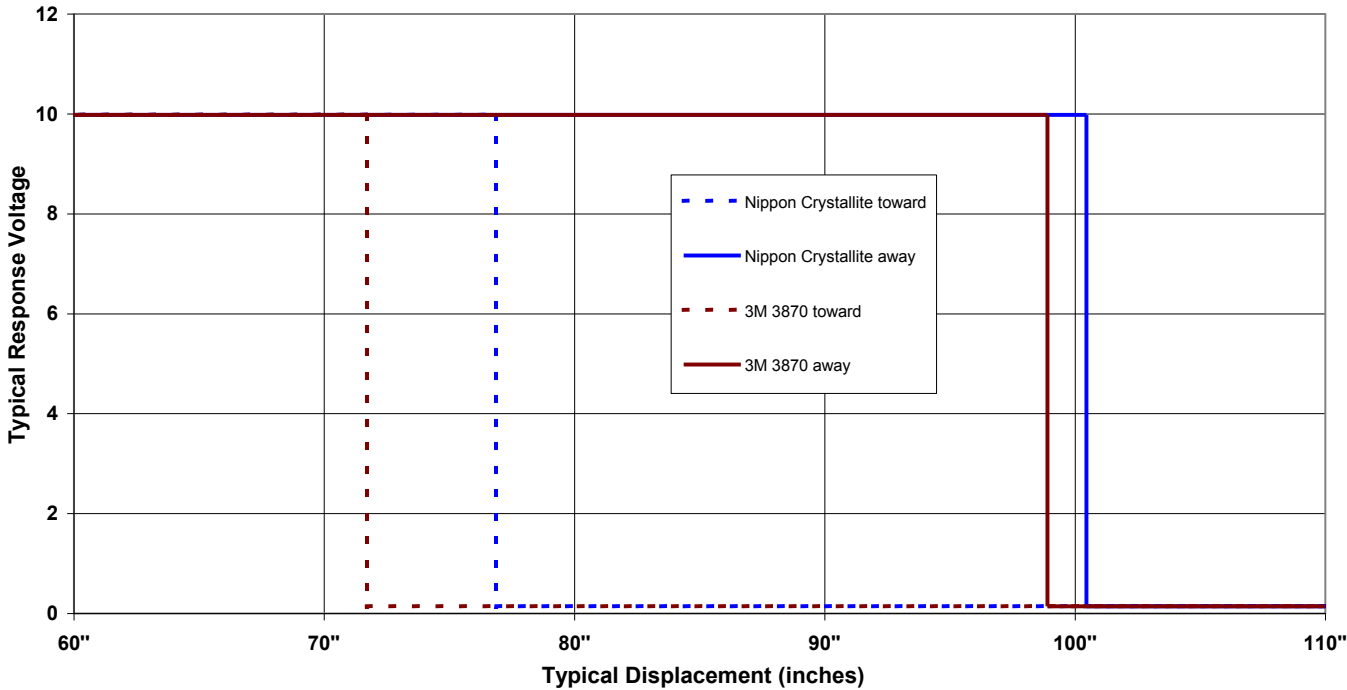

Voltage Response vs Displacement
OPB720A-12Z or OPB720B-12Z

General Note
TT Electronics reserves the right to make changes in product specification without notice or liability. All information is subject to TT Electronics' own data and is considered accurate at time of going to print.

OPTEK Technology, Inc.
1645 Wallace Drive, Carrollton, TX 75006 | Ph: +1 972 323 2200
www.optekinc.com | www.ttelectronics.com