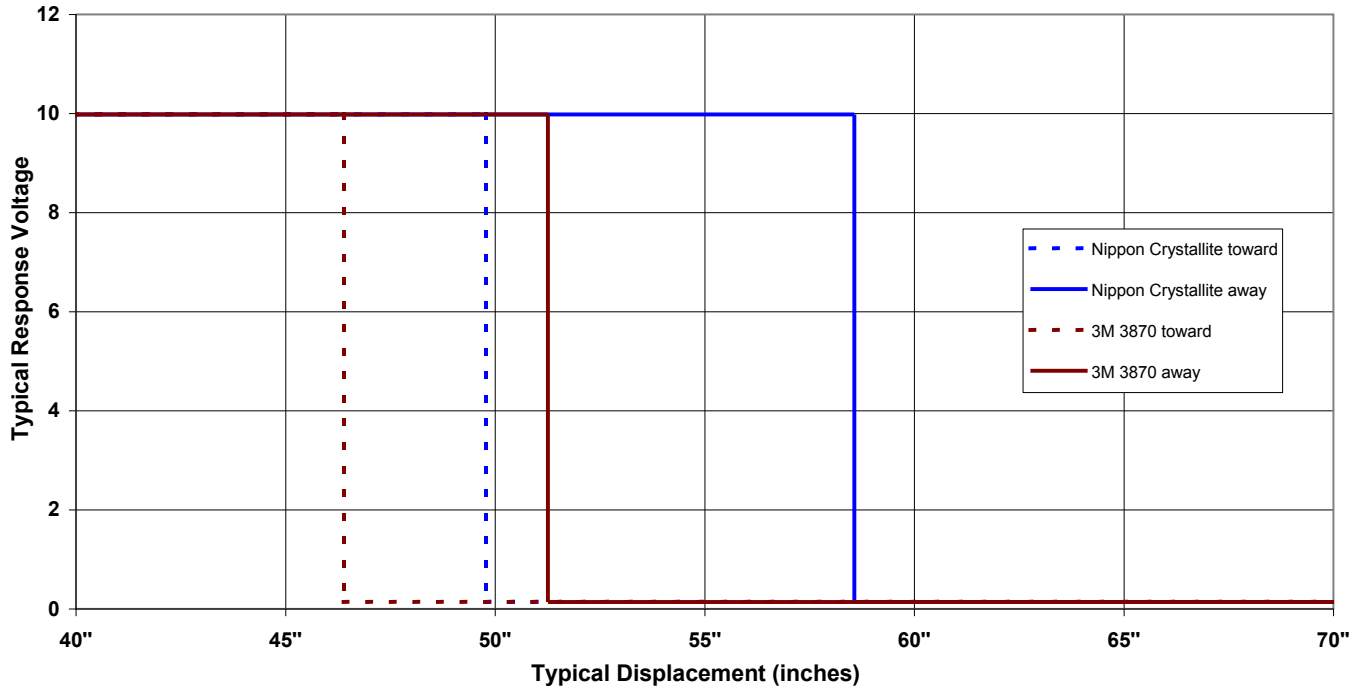

Long Distance Reflective Switch

OPB720A and OPB720B Series

Voltage Response vs Displacement
OPB720A-06Z or OPB720B-06Z

Voltage Response vs Displacement
OPB720A-06Z or OPB720B-06Z

General Note
TT Electronics reserves the right to make changes in product specification without notice or liability. All information is subject to TT Electronics' own data and is considered accurate at time of going to print.