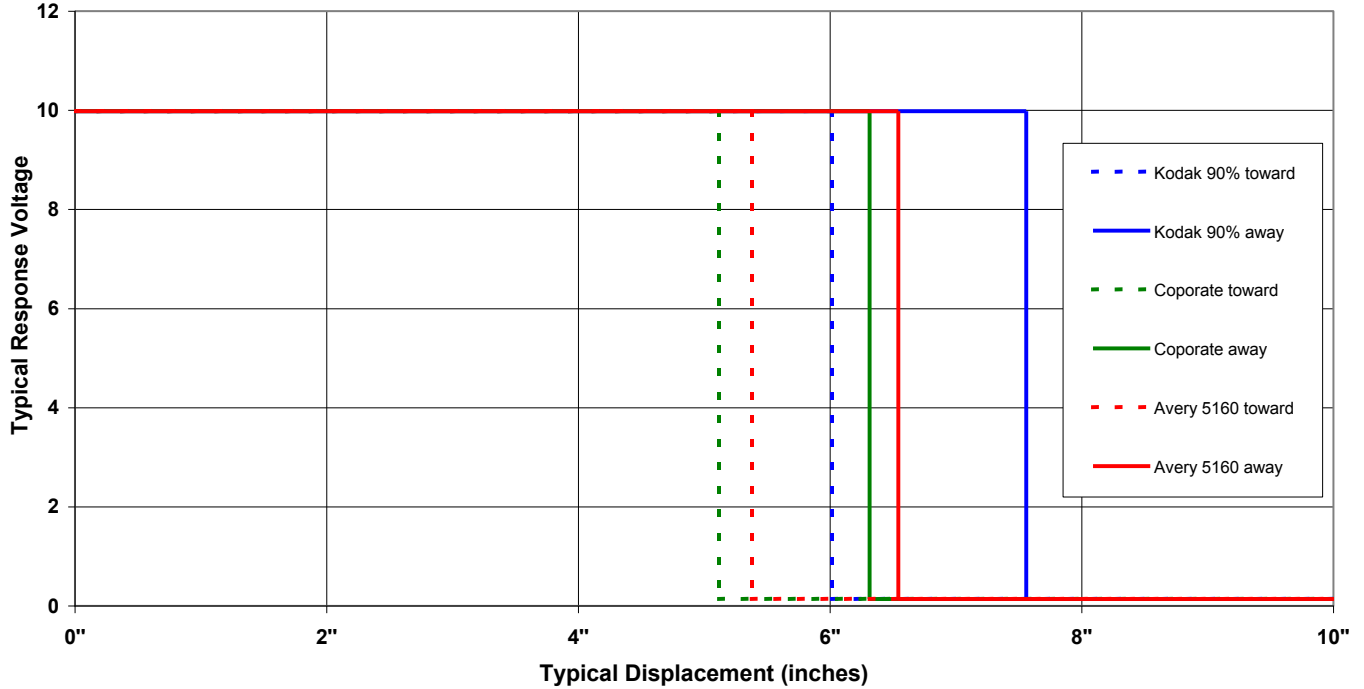

Long Distance Reflective Switch

OPB720A and OPB720B Series

Voltage Response vs Displacement
OPB720A-06Z or OPB720B-06Z

Voltage Response vs Displacement
OPB720A-06Z or OPB720B-06Z

General Note
TT Electronics reserves the right to make changes in product specification without notice or liability. All information is subject to TT Electronics' own data and is considered accurate at time of going to print.