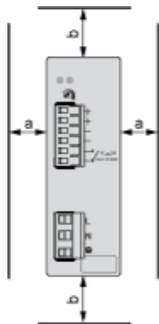

ABL4RSM240.../4RSM24100/4WSR24... Power Supplies

Dimensions

mm/inch	A	B	C
ABL4RSM24035	39/1.53	128/5.04	115/4.53
ABL4RSM24050	39/1.53	128/5.04	115/4.53
ABL4RSM24100	63.5/2.49	140/5.51	118/4.65
ABL4RSM24200	63.5/2.49	140/5.51	118/4.65
ABL4WSR24200	80/3.15	139/5.47	127/5.0
ABL4WSR24300	80/3.15	139/5.47	127/5.0
ABL4WSR24400	80/3.15	139/5.47	127/5.0

ABL4RSM240.../4RSM24100/4WSR24...

Clearance

mm/inch	a	b
ABL4RSM24035	10/0.39	50/1.97
ABL4RSM24050	10/0.39	50/1.97
ABL4RSM24100	20/0.79	100/3.94
ABL4RSM24200	20/0.79	100/3.94
ABL4WSR24200	10/0.39	50/1.97
ABL4WSR24300	10/0.39	50/1.97
ABL4WSR24400	10/0.39	50/1.97