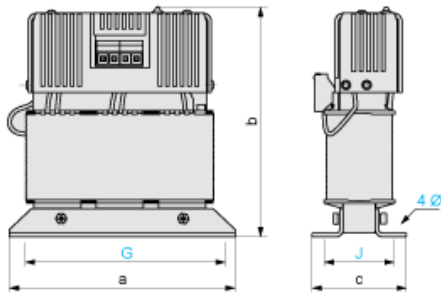

Dimensions

Dimensions in mm

a	b	c	G	J	Ø
240	252	108	220	87	8

Dimensions in in.

a	b	c	G	J	Ø
9.45	9.92	4.25	8.66	3.42	0.31

Internal Wiring Diagram