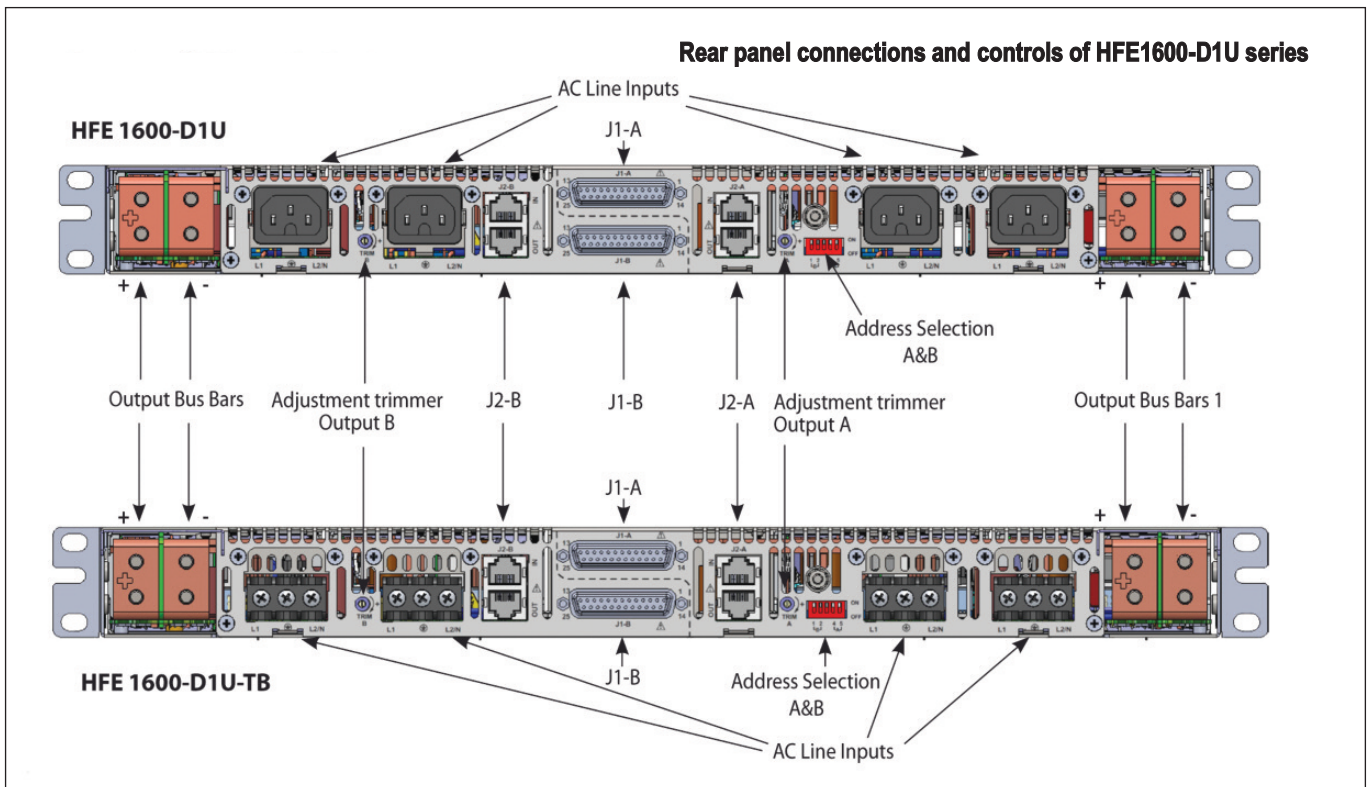

Available Rack Types

HFE1600-S1U - Five slot 19' rack single common output

HFE1600-D1U - Four slot (two isolated pairs), dual output 19' rack

Outline Drawing HFE1600 Series

Outline Drawing HFE1600S1U Series