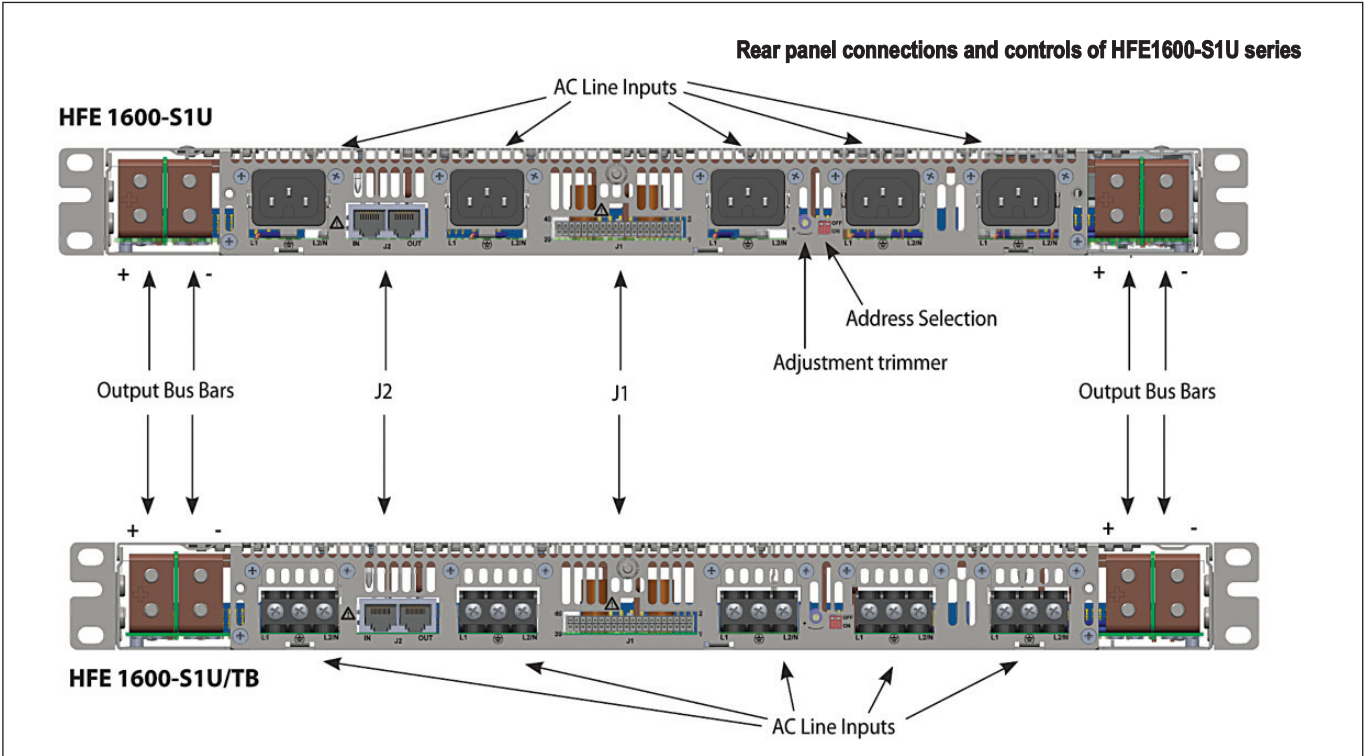

Available Rack Types

HFE1600-S1U - Five slot 19' rack single common output

HFE1600-D1U - Four slot (two isolated pairs), dual output 19' rack

Outline Drawing HFE1600 Series

Outline Drawing HFE1600S1U Series