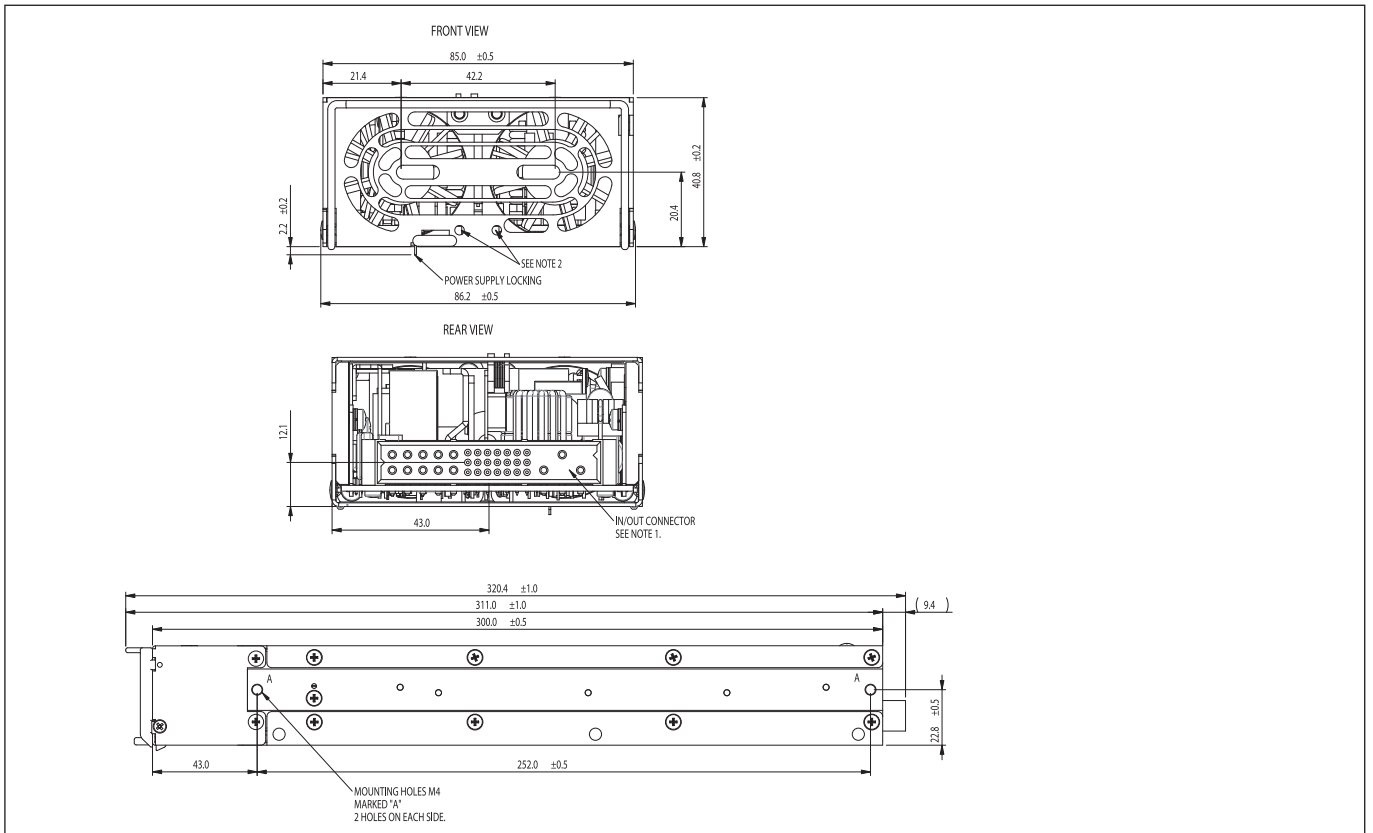

Available Rack Types

HFE1600-S1U - Five slot 19' rack single common output

HFE1600-D1U - Four slot (two isolated pairs), dual output 19' rack

Outline Drawing HFE1600 Series

Outline Drawing HFE1600S1U Series