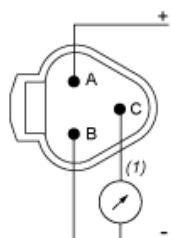

Dimensions

(1) SW24, tightening torque □ 24 N-m / 212 lb-in

---

Connections and Schema

---

Connector Wiring

(1) V out