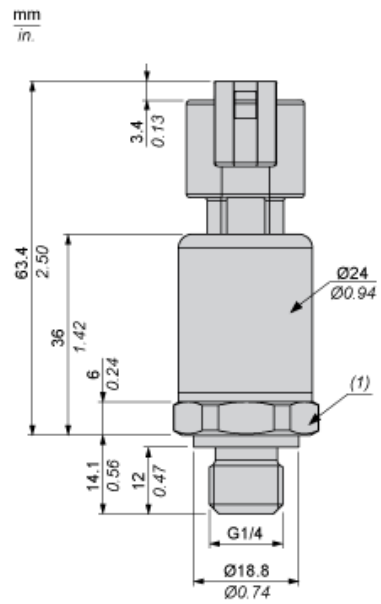

Dimensions

(1) SW24, tightening torque □ 24 N-m / 212 lb-in

---

Connections and Schema

---

Connector Wiring

(1) V out