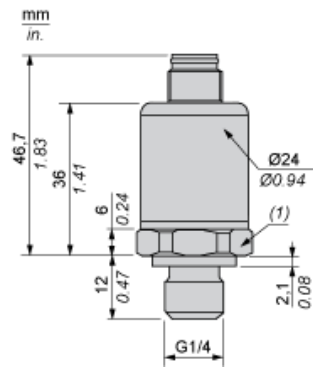

Dimensions

(1) SW24 tightening torque ≤ 25 N.m / 221 lb-in

Wiring Diagram

2-Wire Technique (4-20 mA)