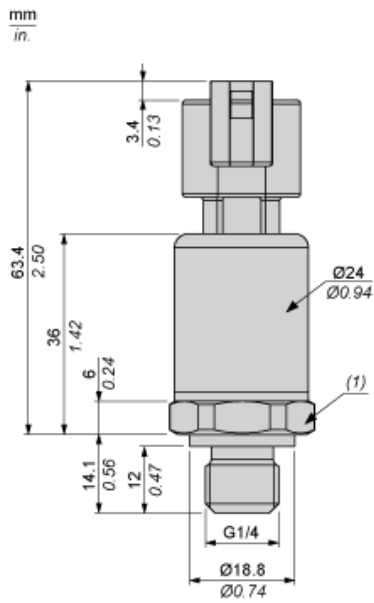

Dimensions

(1) SW24, tightening torque # 24 N-m / 212 lb-in

---

Connections and Schema

---

Connector Wiring

(1) V out