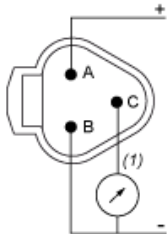

Dimensions

(1) SW24, tightening torque # 24 N-m / 212 lb-in

---

Connections and Schema

---

Connector Wiring

(1) V out