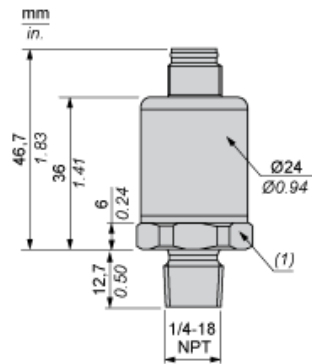

## Dimensions

(1) SW24 tightening torque  $\leq 25$  N.m / 221 lb-in

---

## Wiring Diagram

---

### 2-Wire Technique (4-20 mA)