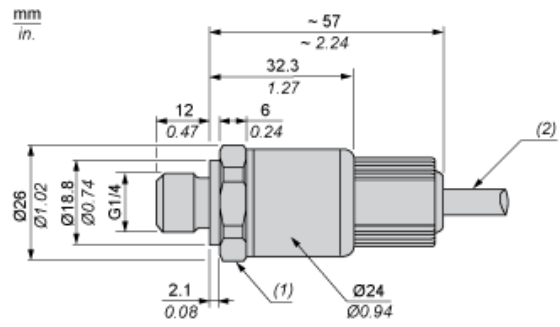

Dimensions

- (1) SW24 tightening torque ≤ 25 N.m / 221 lb-in
- (2) Cable

Connection and Schema

Wiring Diagram

3-Wire Technique (0-10 V)

- (a) PVC cable
- (b) V out