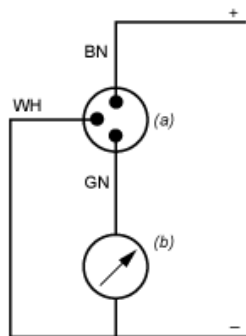

Dimensions

- (1) SW24 tightening torque ≤ 25 N.m / 221 lb-in
- (2) Cable

Connection and Schema

Wiring Diagram

3-Wire Technique (0-10 V)

- (a) PVC cable
- (b) V out