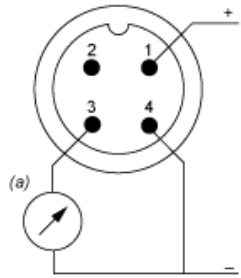

Dimensions

(1) SW24 tightening torque  $\leq 25$  N.m / 221 lb-in

---

Connection and Schema

---

Wiring Diagram

3-Wire Technique (0-10 V)

(a) V out