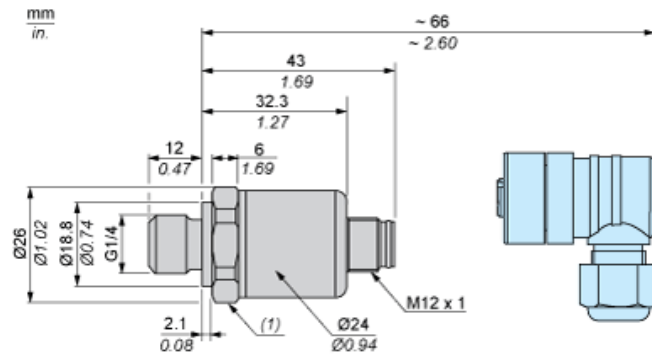

Dimensions

(1) SW24 tightening torque  $\leq 25$  N.m / 221 lb-in

---

Connection and Schema

---

Wiring Diagram

3-Wire Technique (0-10 V)

(a) V out