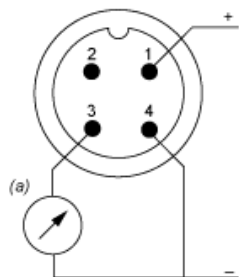

Dimensions

(1) SW24 tightening torque  $\leq 25$  N.m / 221 lb-in

---

Connection and Schema

---

Wiring Diagram

3-Wire Technique (0-10 V)

(a) V out