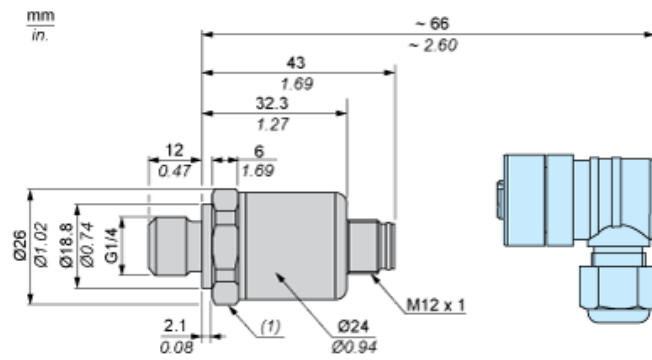

Dimensions

(1) SW24 tightening torque  $\leq 25$  N.m / 221 lb-in

---

Connection and Schema

---

Wiring Diagram

3-Wire Technique (0-10 V)

(a) V out