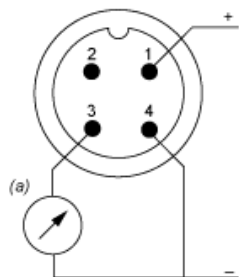

Dimensions

(1) SW24 tightening torque  $\leq 25$  N.m / 221 lb-in

---

## Connection and Schema

---

### Wiring Diagram

3-Wire Technique (0-10 V)

(a) V out