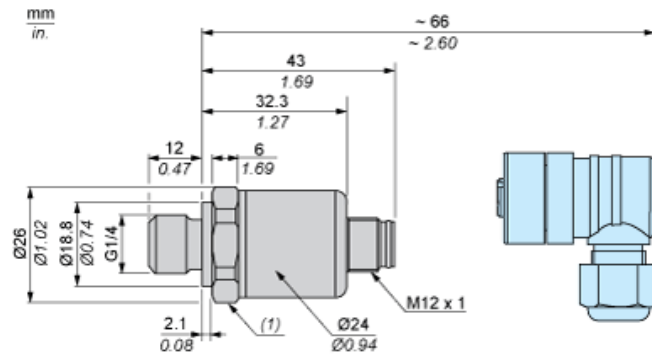

Dimensions

(1) SW24 tightening torque  $\leq 25$  N.m / 221 lb-in

---

## Connection and Schema

---

### Wiring Diagram

3-Wire Technique (0-10 V)

(a) V out