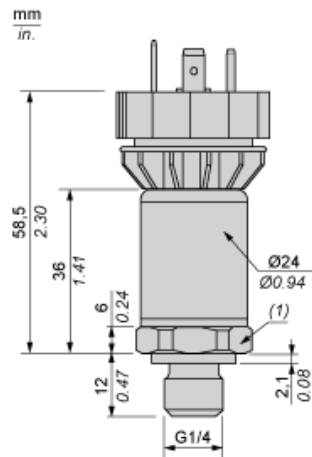

Dimensions

(1) SW24 tightening torque ≤ 25 N.m / 221 lb-in

Wiring Diagram

3-Wire Technique (0-10 V)

(a) V out