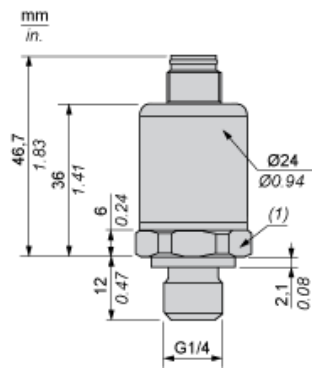

Dimensions

(1) SW24 tightening torque ≤ 25 N.m / 221 lb-in

Wiring Diagram

3-Wire Technique (0-10 V)

(a) V out