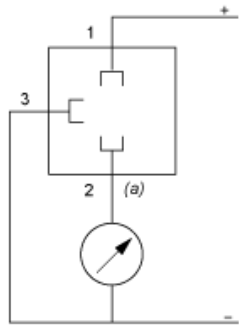

Dimensions

(1) SW24 tightening torque  $\leq 25$  N.m / 221 lb-in

---

## Wiring Diagram

---

### 3-Wire Technique (0-10 V)

(a) V out