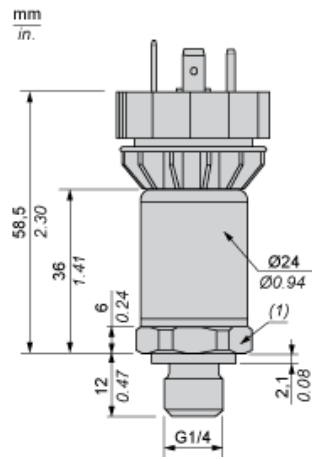

Dimensions

(1) SW24 tightening torque  $\leq 25$  N.m / 221 lb-in

---

## Wiring Diagram

---

### 3-Wire Technique (0-10 V)

(a) V out