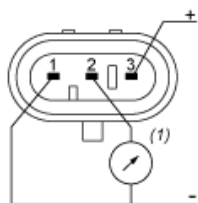

Dimensions

(1) SW24, tightening torque □ 24 N-m / 212 lb-in

Connections and Schema

Connector Wiring

(1) V out