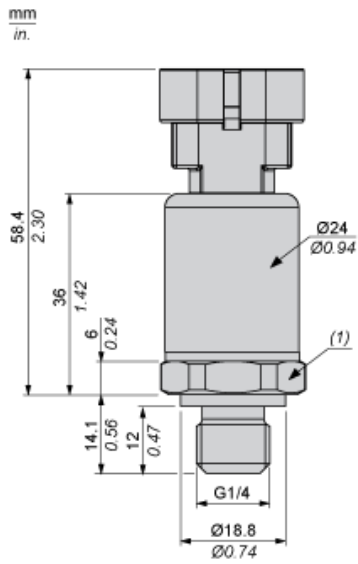

Dimensions

(1) SW24, tightening torque □ 24 N-m / 212 lb-in

Connections and Schema

Connector Wiring

(1) V out