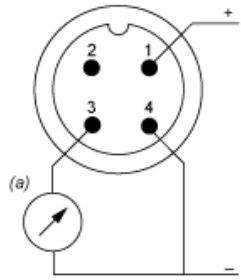

Dimensions

(1) SW24 tightening torque ≤ 25 N.m / 221 lb-in

Wiring Diagram

3-Wire Technique (0-10 V)

(a) V out