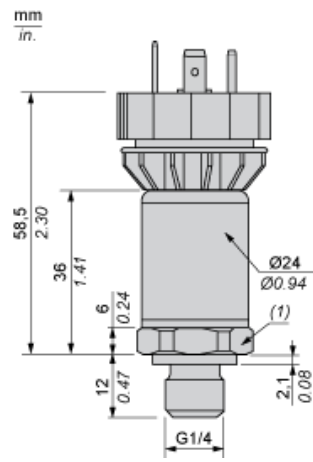

Dimensions

(1) SW24 tightening torque ≤ 25 N.m / 221 lb-in

Wiring Diagram

2-Wire Technique (4-20 mA)

(a) I out