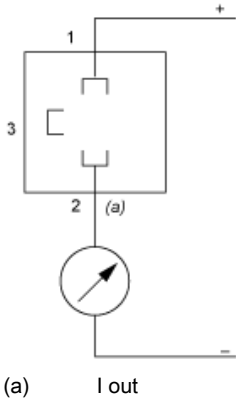

Dimensions

(1) SW24 tightening torque ≤ 25 N.m / 221 lb-in

Wiring Diagram

2-Wire Technique (4-20 mA)

(a) I out