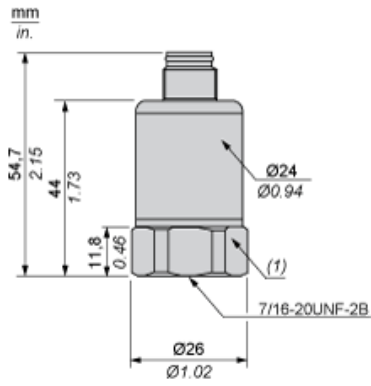

Dimensions

(1) SW24 tightening torque ≤ 10 N.m / 221 lb-in

Wiring Diagram

3-Wire Technique (0.5 – 4.5 V)