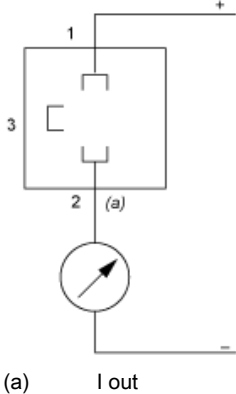

Dimensions

(1) SW24 tightening torque ≤ 25 N.m / 221 lb-in

Wiring Diagram

2-Wire Technique (4-20 mA)

(a) I out