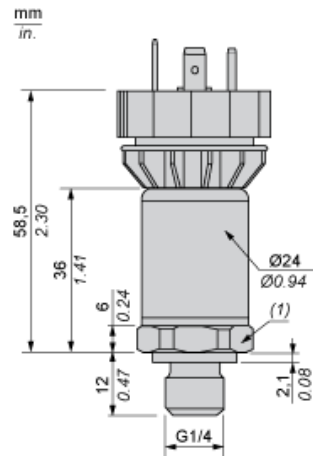

Dimensions

(1) SW24 tightening torque ≤ 25 N.m / 221 lb-in

Wiring Diagram

2-Wire Technique (4-20 mA)

(a) I out