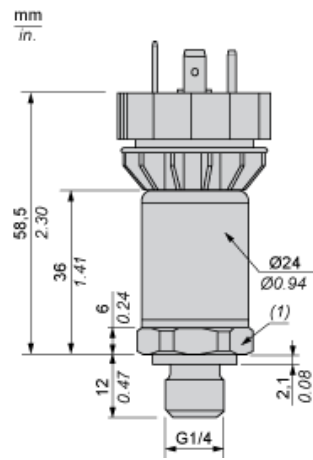

Dimensions

(1) SW24 tightening torque ≤ 25 N.m / 221 lb-in

Wiring Diagram

2-Wire Technique (4-20 mA)

(a) I out