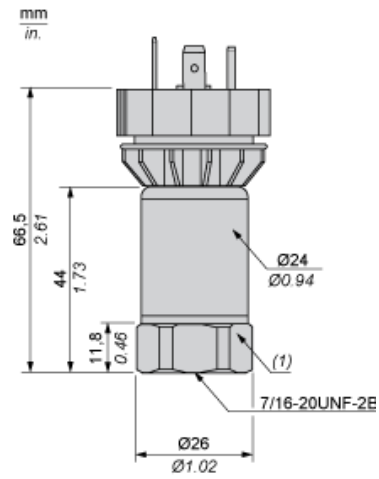

Dimensions

(1) SW24 tightening torque ≤ 10 N.m / 221 lb-in

Wiring Diagram

2-Wire Technique (4-20 mA)