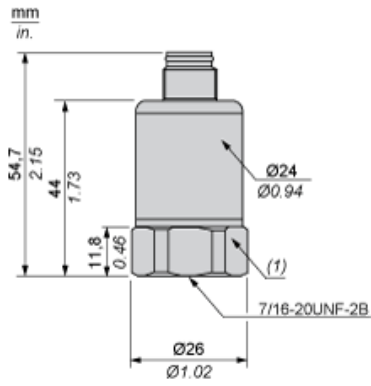

Dimensions

(1) SW24 tightening torque ≤ 10 N.m / 221 lb-in

Wiring Diagram

2-Wire Technique (4-20 mA)