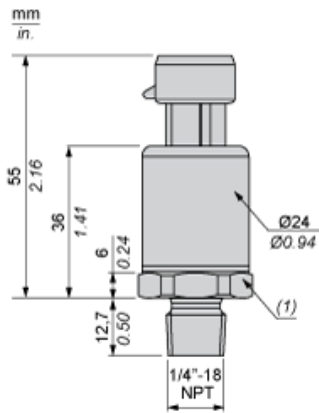

Dimensions

(1) SW24 tightening torque ≤ 25 N.m / 221 lb-in

Wiring Diagram

2-Wire Technique (4-20 mA)