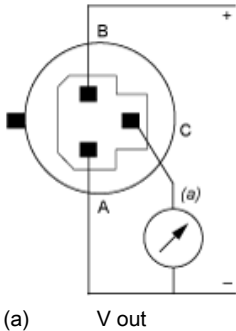

Dimensions

(1) SW24 tightening torque ≤ 25 N.m / 221 lb-in

---

Wiring Diagram

---

3-Wire Technique (0-10 V)

(a) V out