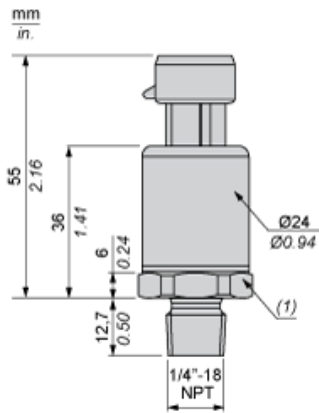

Dimensions

(1) SW24 tightening torque ≤ 25 N.m / 221 lb-in

---

Wiring Diagram

---

3-Wire Technique (0-10 V)

(a) V out