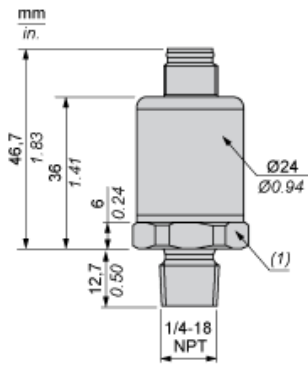

Dimensions

(1) SW24 tightening torque ≤ 25 N.m / 221 lb-in

Wiring Diagram

3-Wire Technique (0-10 V)