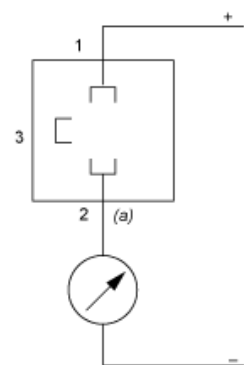

Dimensions

(1) SW24 tightening torque ≤ 25 N.m / 221 lb-in

Connection and Schema

Wiring Diagram

2-Wire Technique (4-20 mA)

(a) I out