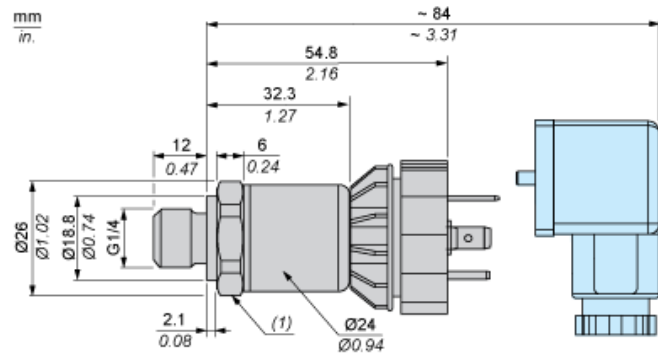

Dimensions

(1) SW24 tightening torque ≤ 25 N.m / 221 lb-in

Connection and Schema

Wiring Diagram

2-Wire Technique (4-20 mA)

(a) I out