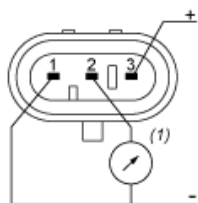

Dimensions

(1) SW24, tightening torque □ 24 N-m / 212 lb-in

---

Connections and Schema

---

Connector Wiring

(1) V out