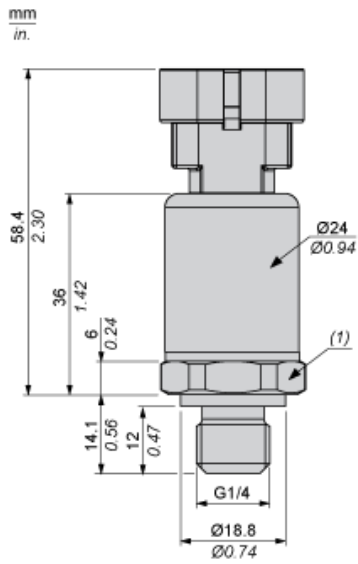

Dimensions

(1) SW24, tightening torque □ 24 N-m / 212 lb-in

---

Connections and Schema

---

Connector Wiring

(1) V out