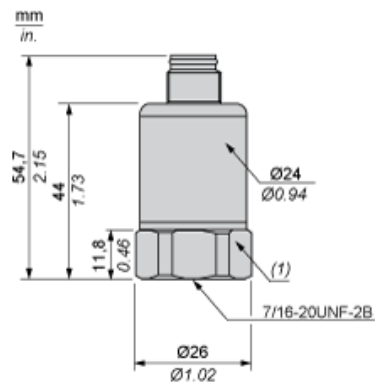

Dimensions

(1) SW24 tightening torque  $\leq$  25 N.m / 221 lb-in

---

## Wiring Diagram

---