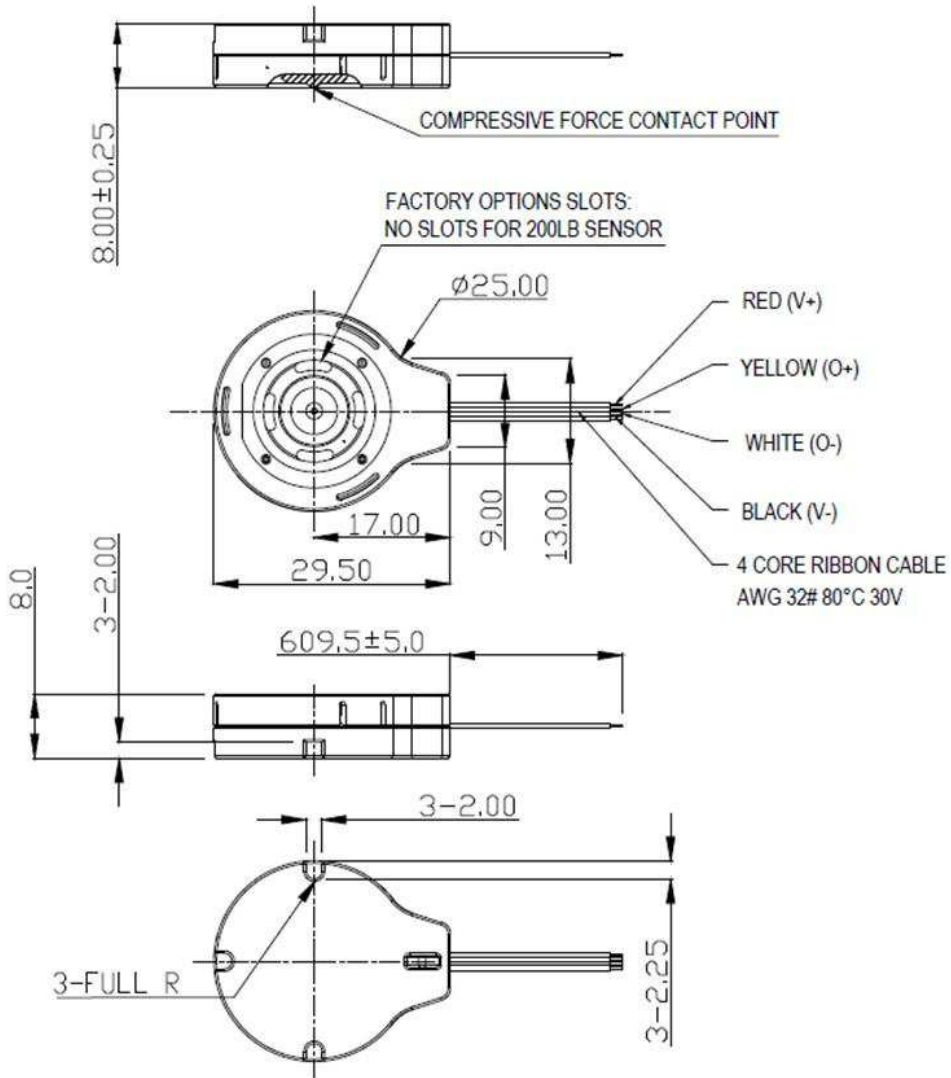

FX1901

Compression Load Cell

DIMENSIONS

FX1900:

FX1901:

FX1901

Compression Load Cell

WIRING INFORMATION