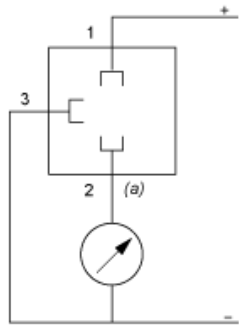

Dimensions

(1) SW24 tightening torque  $\leq 25$  N.m / 221 lb-in

---

Wiring Diagram

---

3-Wire Technique (0-10 V)

(a) V out