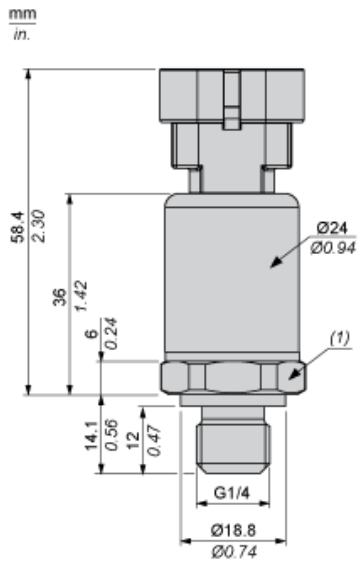

Dimensions

(1) SW24, tightening torque □ 24 N-m / 212 lb-in

---

## Connections and Schema

---

### Connector Wiring

(1) V out