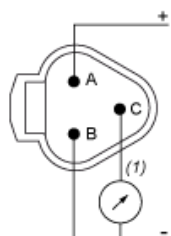

Dimensions

(1) SW24, tightening torque □ 24 N-m / 212 lb-in

---

Connections and Schema

---

Connector Wiring

(1) V out