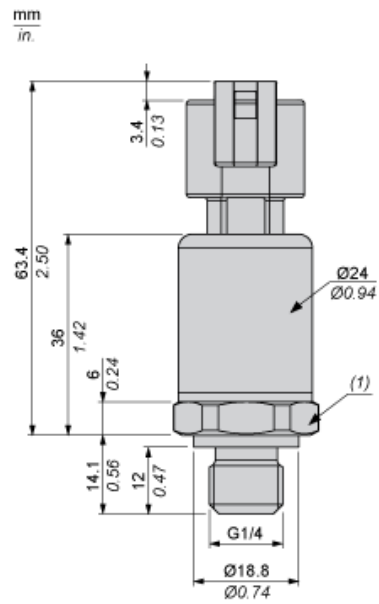

Dimensions

(1) SW24, tightening torque □ 24 N-m / 212 lb-in

---

Connections and Schema

---

Connector Wiring

(1) V out