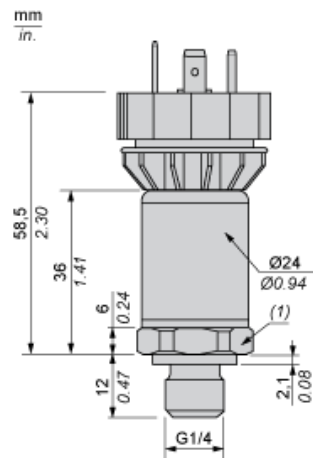

Dimensions

(1) SW24 tightening torque ≤ 25 N.m / 221 lb-in

Wiring Diagram

2-Wire Technique (4-20 mA)