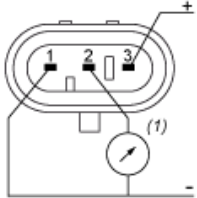

Dimensions

(1) SW24, tightening torque # 24 N-m / 212 lb-in

---

Connections and Schema

---

Connector Wiring

(1) V out