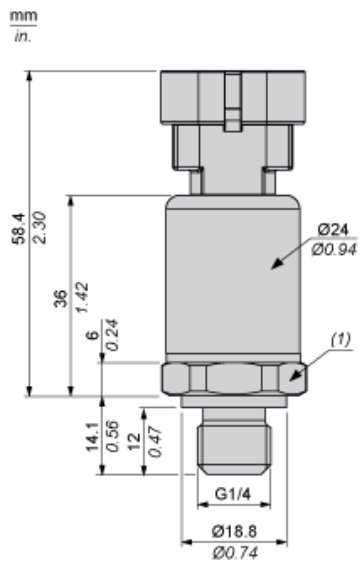

Dimensions

(1) SW24, tightening torque # 24 N-m / 212 lb-in

---

Connections and Schema

---

Connector Wiring

(1) V out